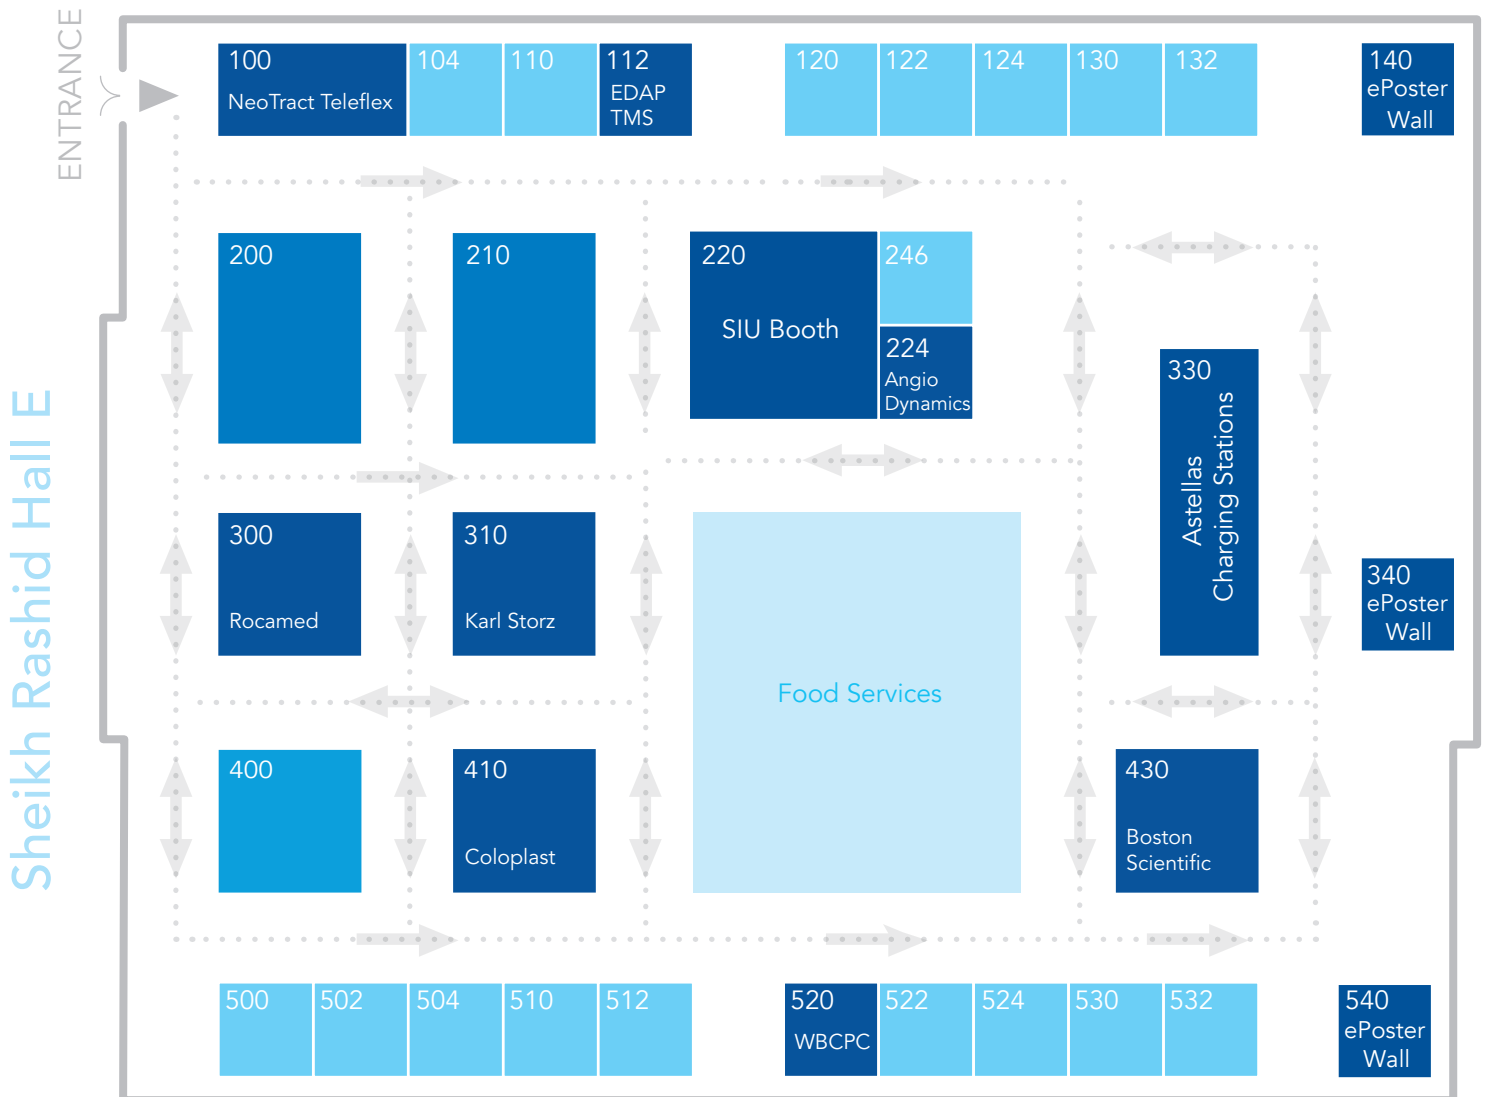

## SIU 2021 EXHIBIT FLOORPLAN

Aisles must remain free from obstruction and will be two directional, unless less than a 4m width.